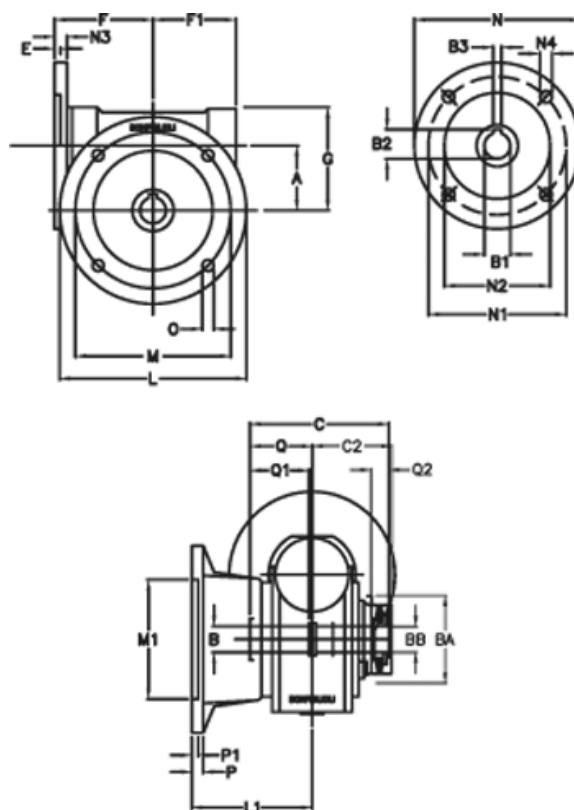

Article number: 390204903642316

Description: Worm Gear with Torque Limiter  
VF 49-L1-F-36 P63B14

## Measures

a = 49.50	C2 = 63,5	m = 90	P = 12
B = 25	Description = VF 49F-xx-63B14	M1 = 70	P1 = 10
B1 E7 = 11	E = 3.0	N = 90	Q = 51.0
B2 = 12.8	F = 70	N1 = 75	Q1 = 41
B3 H9 = 4	F1 = 63	N2 = 60	Q2 = 15
BA = 63	g = 80	N3 = 7.0	
BB H7 = 14	L = 125	N4 = 6.0	
C = 105	L1 = 85.5	O = 10.5	